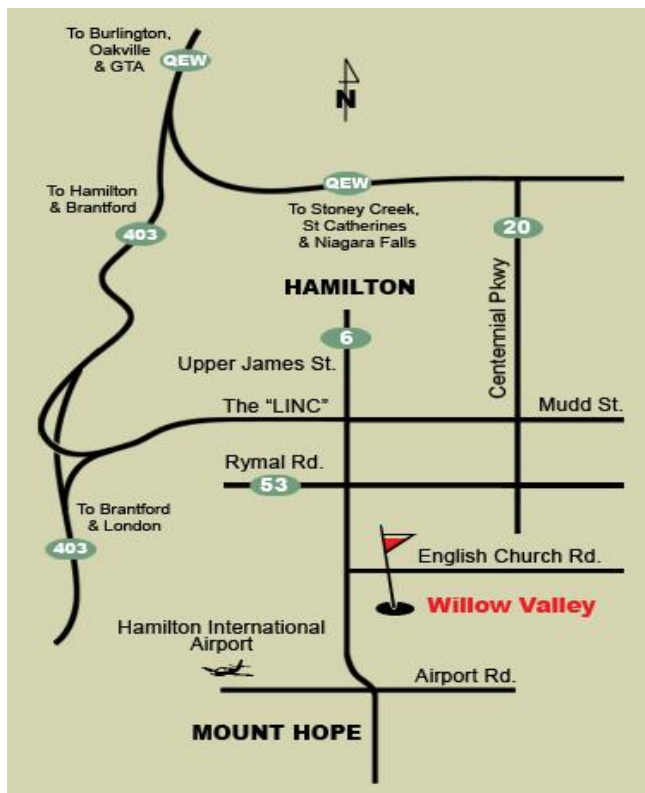

- One individual (1 prize)
- Best 4-person team (4 prizes)
- Longest drive (1 prize)
- Closest to the pin (2 prizes)

Getting to Willow Valley

Directions

FROM TORONTO

Take QEW west towards Hamilton. Merge onto Hwy 403 west and continue to follow up escarpment. Exit onto the Lincoln Alexander Expressway east to Upper James south and turn right towards Mount Hope. Turn left at English Church Rd.

FROM NIAGARA

Take QEW east towards Hamilton. Exit at Centennial Parkway and turn right. Proceed up escarpment and turn right onto Mudd St. (becomes the Lincoln Alexander Expressway). Exit at Upper James south and turn left towards Mount Hope. Turn left at English Church Rd.

FROM BRANTFORD

Take Hwy 403 east towards Hamilton. Exit onto Lincoln Alexander Expressway to Upper James south. Turn right towards Mount Hope. Turn left at English Church Rd.

AFS Golf Classic

Friday, June 7, 2013